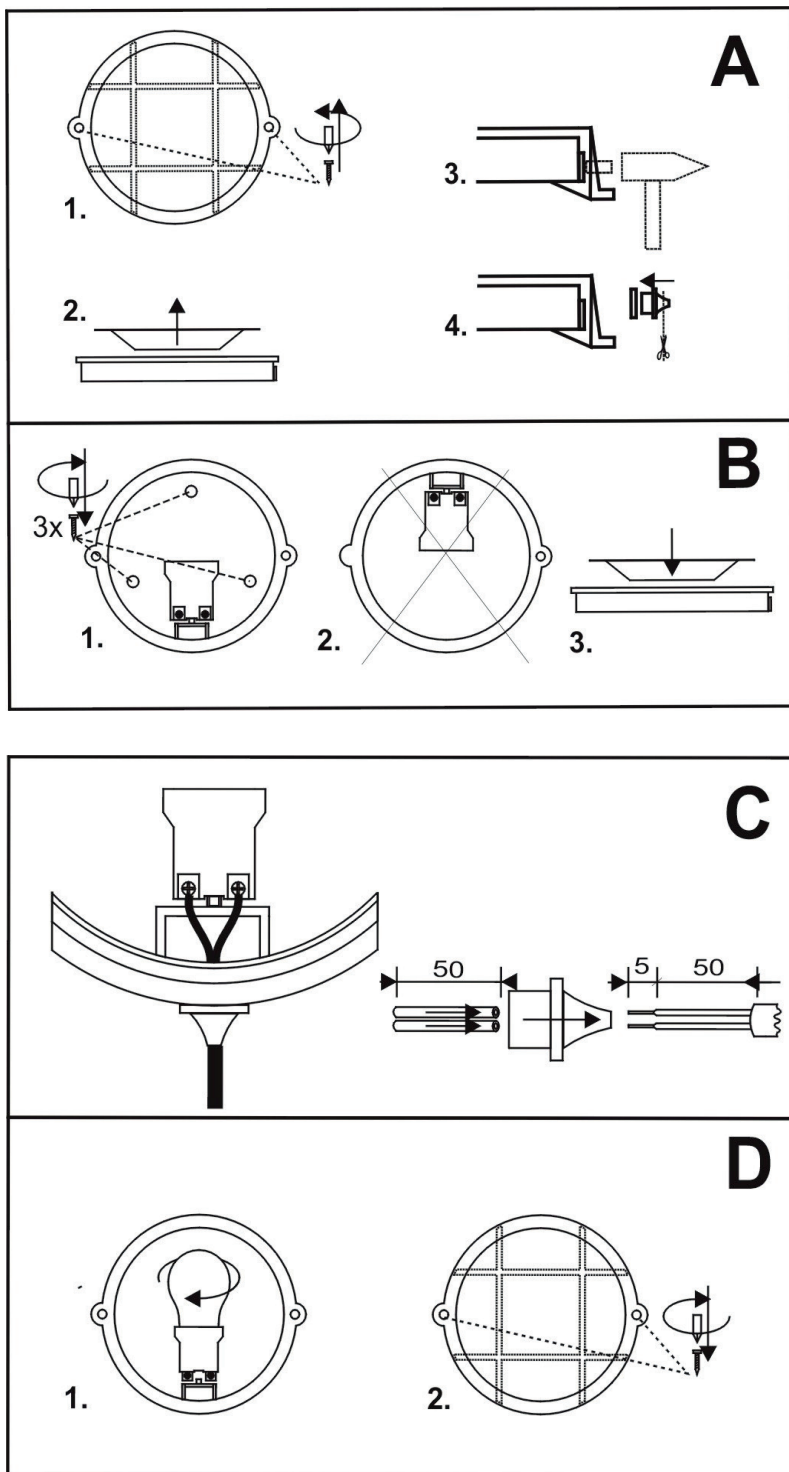

Artikel Nr. / Article No.: 401014 / 401015 / 401016

Wand- / Deckenleuchte, Syma Round / Wall- / Ceiling lamp, Syma Round
220-240V AC/50-60Hz, E27, 1x max. 100,00W

Achtung! Für diese Arbeiten müssen Sie die Spannungsversorgung trennen.
Attention! For this work you must turn off the power supply.

N = Blau • L = Braun
N = Blue • L = Brown