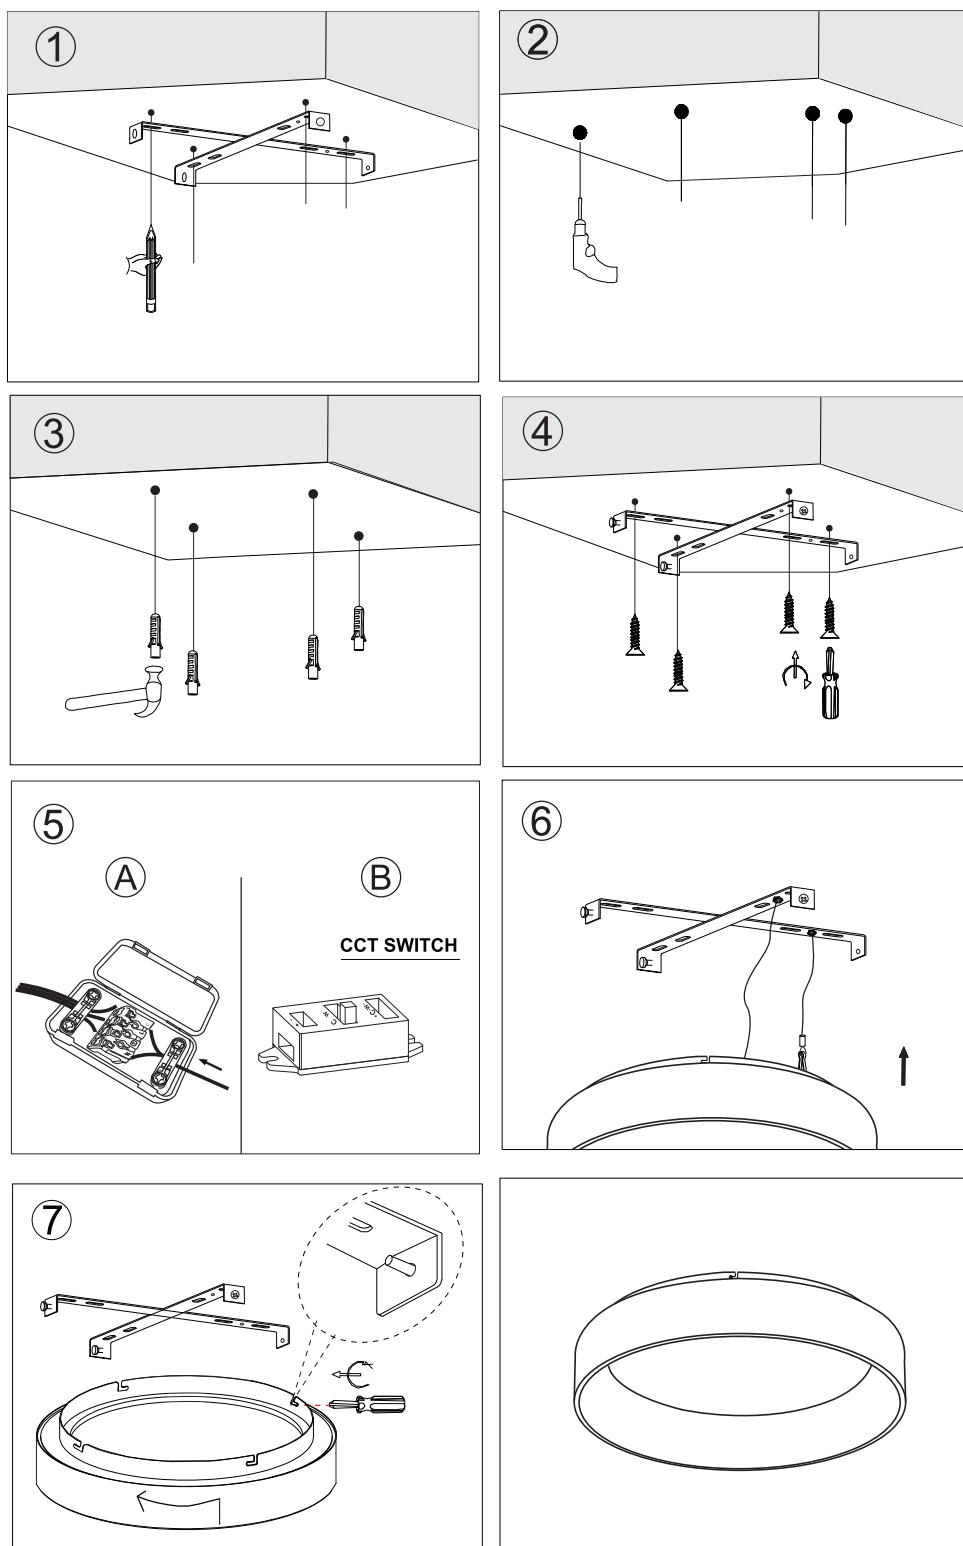

Artikel Nr. / Article No.: 348180-185

Deckenaufbauleuchte Sculptoris / Surface mounted ceiling lamp Sculptoris
220-240V AC/50-60Hz, 400 mm / 30 W, 600 mm / 42 W, 800 mm / 60 W

Achtung! Für diese Arbeiten müssen Sie die Spannungsversorgung trennen.
Attention! For this work you must turn off the power supply.

N = Blau • ⊕ = Gelb / Grün • L = Braun
N = Blue • ⊕ = Yellow / Green • L = Brown

Die Leuchte enthält Lichtquellen der Energieeffizienzklassen E und F.
The luminaire contains light sources of energy efficiency classes E and F.