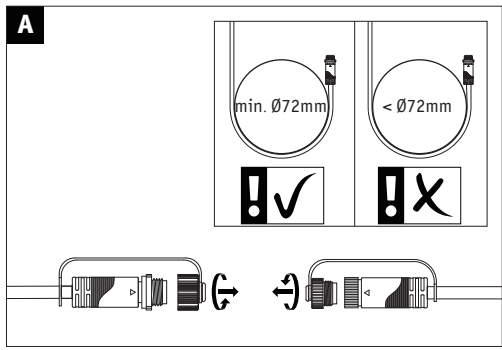

Art.-Nr.: 939.96 939.97 941.54 941.55 941.56 941.57 PH 07/22 CE UK CA	939.96 939.97  1x	941.54 941.55  3x	941.56 941.57  3x
	1x	1x 1x 1x	1x 1x 1x

 Driver Paulmann Art.-Nr. 988.48	 Control Box not incl.	 Remote Control Paulmann Art.-Nr. 180.11	 ZigBee Control Box not incl. Paulmann Art.-Nr. 939.99	 ZigBee Remote Control not incl. Paulmann Art.-Nr. 500.67
---	--	---	---	---