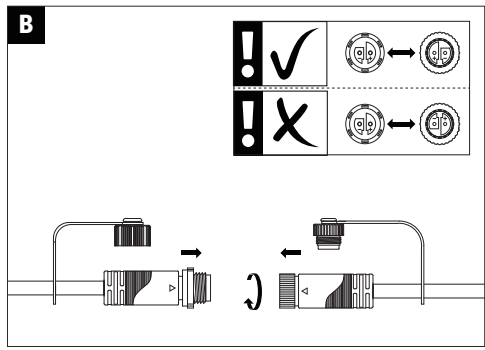

Art.-Nr.: 939.96 939.97 941.54 941.55 941.56 941.57 PH 07/22 CE UK CA	939.96 939.97  1x	941.54 941.55  3x	941.56 941.57  3x
	1x	1x 1x 1x	1x 1x 1x

 Driver Paulmann Art.-Nr. 988.48	 Control Box not incl.	 Remote Control Paulmann Art.-Nr. 180.11	 ZigBee Control Box not incl. Paulmann Art.-Nr. 939.99	 ZigBee Remote Control not incl. Paulmann Art.-Nr. 500.67
---	--	---	---	---