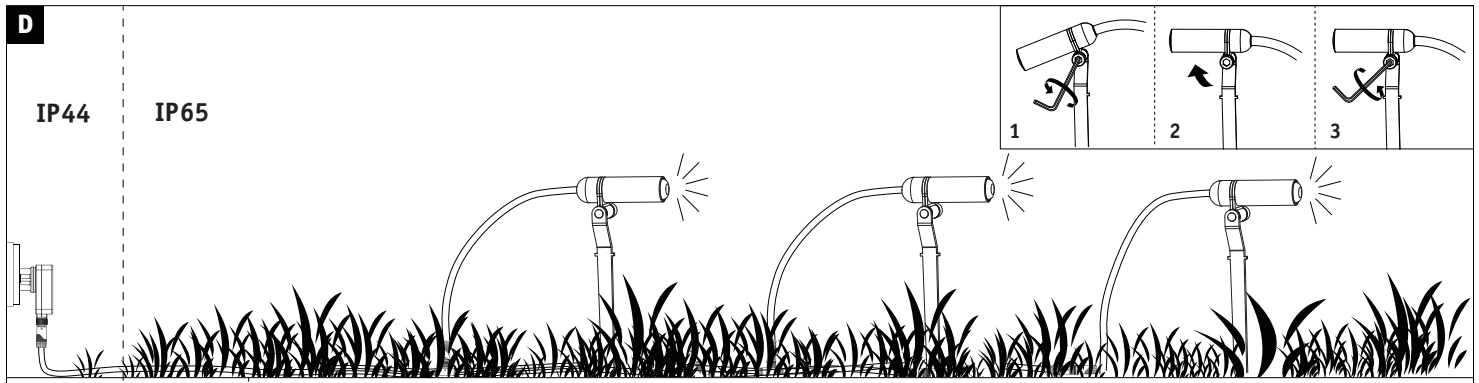

Art.-Nr.: 939.96 939.97 941.54 941.55 941.56 941.57 PH 07/22 CE UK CA	939.96 939.97  1x	941.54 941.55  3x	941.56 941.57  3x
	1x	1x 1x 1x	1x 1x 1x

 Driver Paulmann Art.-Nr. 988.48	 Control Box not incl.	 Remote Control Paulmann Art.-Nr. 180.11	 ZigBee Control Box not incl. Paulmann Art.-Nr. 939.99	 ZigBee Remote Control not incl. Paulmann Art.-Nr. 500.67
---	--	---	---	---