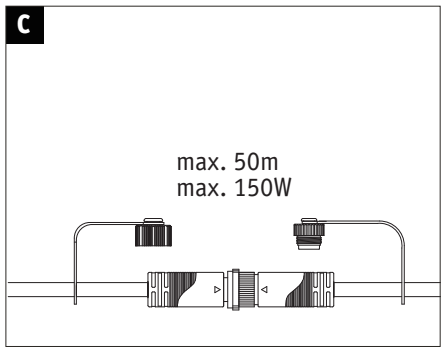

Art.-Nr.: 939.96 939.97 941.54 941.55 941.56 941.57 PH 07/22 CE UK CA	939.96 939.97  1x	941.54 941.55  3x	941.56 941.57  3x
	1x	1x 1x 1x	1x 1x 1x

 Driver Paulmann Art.-Nr. 988.48	 Control Box not incl.	 Remote Control Paulmann Art.-Nr. 180.11	 ZigBee Control Box not incl. Paulmann Art.-Nr. 939.99	 ZigBee Remote Control not incl. Paulmann Art.-Nr. 500.67
---	--	---	---	---